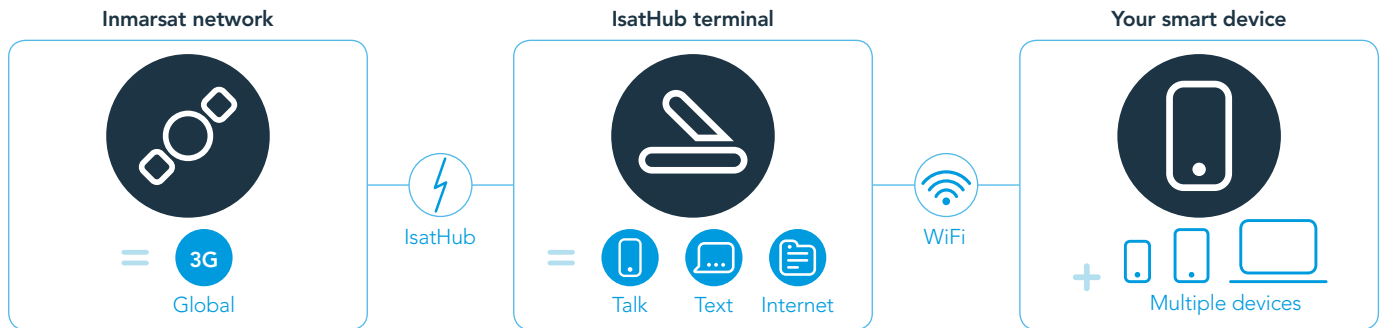

Terms and conditions apply

Copyright © 2019 Singapore Telecommunications Limited (CRN: 199201624D).

How it works

When you are in a spot on the globe where you cannot afford to be cut off from everyone else in the world, you need IsatHub. This portable device allows you to stay in touch with your family and friends.

IsatHub is designed to work seamlessly with your smartphone or tablet so you can remain in contact no matter where you go. You can update Facebook, send text messages or emails, post a photo to Instagram, call any mobile phone or landline anywhere with your iOS or Android phone or tablet device.

As it is compact and lightweight, IsatHub can be stowed in briefcase or backpack wherever you need to take it along with you.

Features

- Seamlessly connect with smartphones and devices
- Compact & Portable
- Quick & Easy Setup
- User-friendly Interface
- Managing costs effectively

IsatHub at a glance

- IsatHub operates over the Inmarsat-4 (I-4) satellite and ground network, which operates globally, except for extreme polar regions, at an average availability of 99.9 per cent
- The service is accessed via a control and voice app downloaded onto a smart phone or tablet
- These apps connect to the I-4 network via a satellite terminal that has been type approved to work over Inmarsat's network
- The IsatHub Terminal from manufacturing partner AddValue, is the first terminal to access the IsatHub service
- IsatHub Terminal is lightweight, highly portable and is quick and easy to set up with no technical expertise or training needed, enabling you to establish an online connection with IsatHub within minutes
- The terminal has a 30 metre WiFi range and multiple devices can share the same connection
- Power consumption is low and the battery can be recharged by mains or by solar power