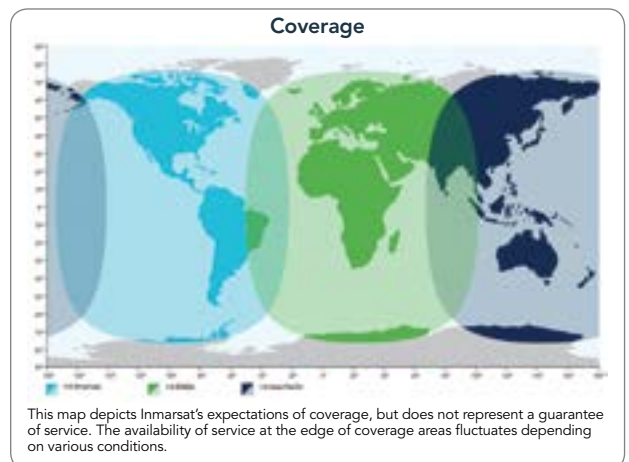

IsatHub at a glance

- IsatHub operates over the Inmarsat-4 (I-4) satellite and ground network, which operates globally, except for extreme polar regions, at an average availability of 99.9 per cent
- The service is accessed via a control and voice app downloaded onto a smart phone or tablet
- These apps connect to the I-4 network via a satellite terminal that has been type approved to work over Inmarsat's network
- The IsatHub Terminal from manufacturing partner AddValue, is the first terminal to access the IsatHub service
- IsatHub Terminal is lightweight, highly portable and is quick and easy to set up with no technical expertise or training needed, enabling you to establish an online connection with IsatHub within minutes
- The terminal has a 30 metre WiFi range and multiple devices can share the same connection
- Power consumption is low and the battery can be recharged by mains or by solar power