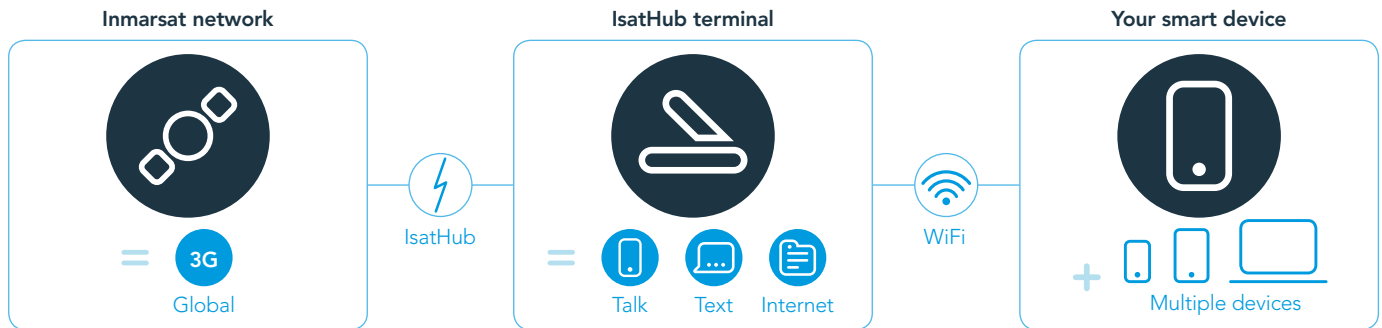

Singtel Satellite

Product Factsheet  
IsatHub

Personal  
satellite  
connectivity  
wherever  
you go

Singtel

# How it works

When you are in a spot on the globe where you cannot afford to be cut off from everyone else in the world, you need IsatHub. This portable device allows you to stay in touch with your family and also the ability to call for help while travelling in remote regions.