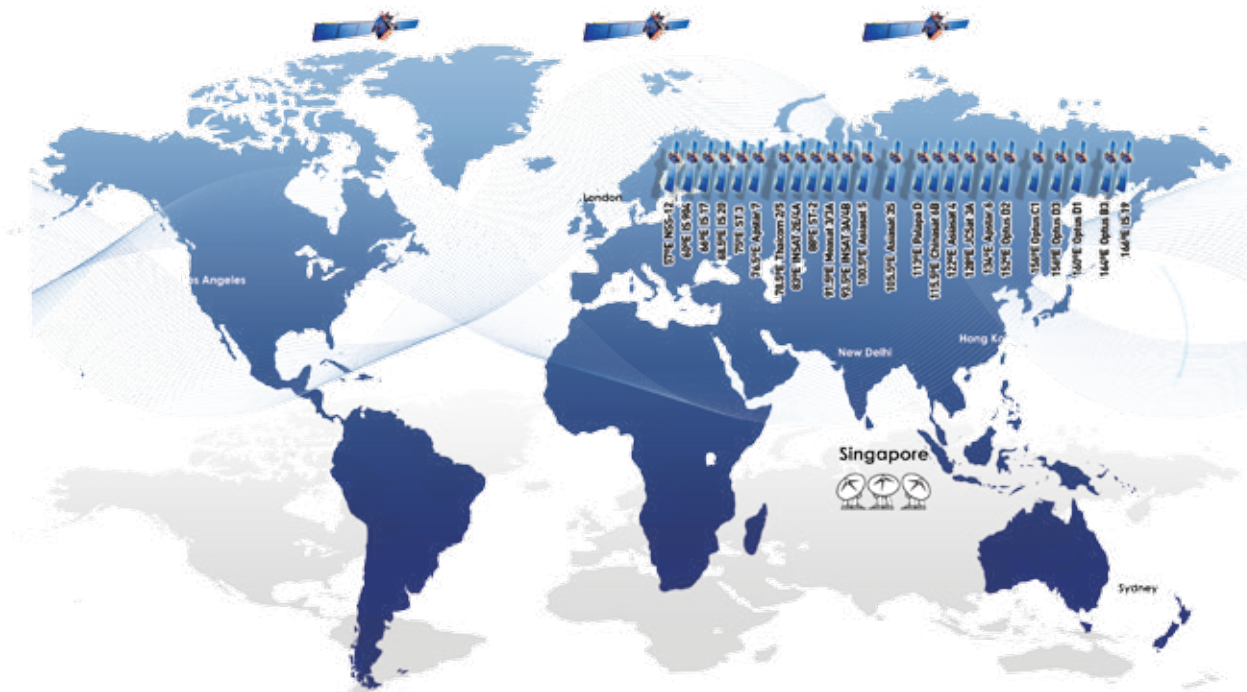

Features

If you need a complete turnkey services, we can provide the following:

- Pre-planned Sports and Entertainment event coverage
- Satellite News Gathering
- Production Studios
- Media Post Production
- Uplinking, downlinking and turnaround services (Satellite to Satellite, Fiber to Satellite and/ or Cloud to Satellite)
- Occasional use of satellite capacity and teleport services
- Single Channel Per Carrier (SCPC) or Multi Channel Per Carrier (MCPC)
- Transport over ATM, SD/HD/ASI channel encoding, audio/video compression, multiplexing and content play-out
- Co-location, private vault, hosting and maintenance of customer equipment
- Disaster Recovery and Site Diversity services between Singtel's Singapore Teleports
- Signal Downlink Monitoring
- Cloud-Based Content Storage Management

For more information

1800 788 0022 (Singapore)
+65 6788 0022 (International)

www.singtelteleport.com

satellite@singtel.com

Terms and conditions apply

Copyright © 2015 Singapore Telecommunications Limited (CRN: 199201624D).