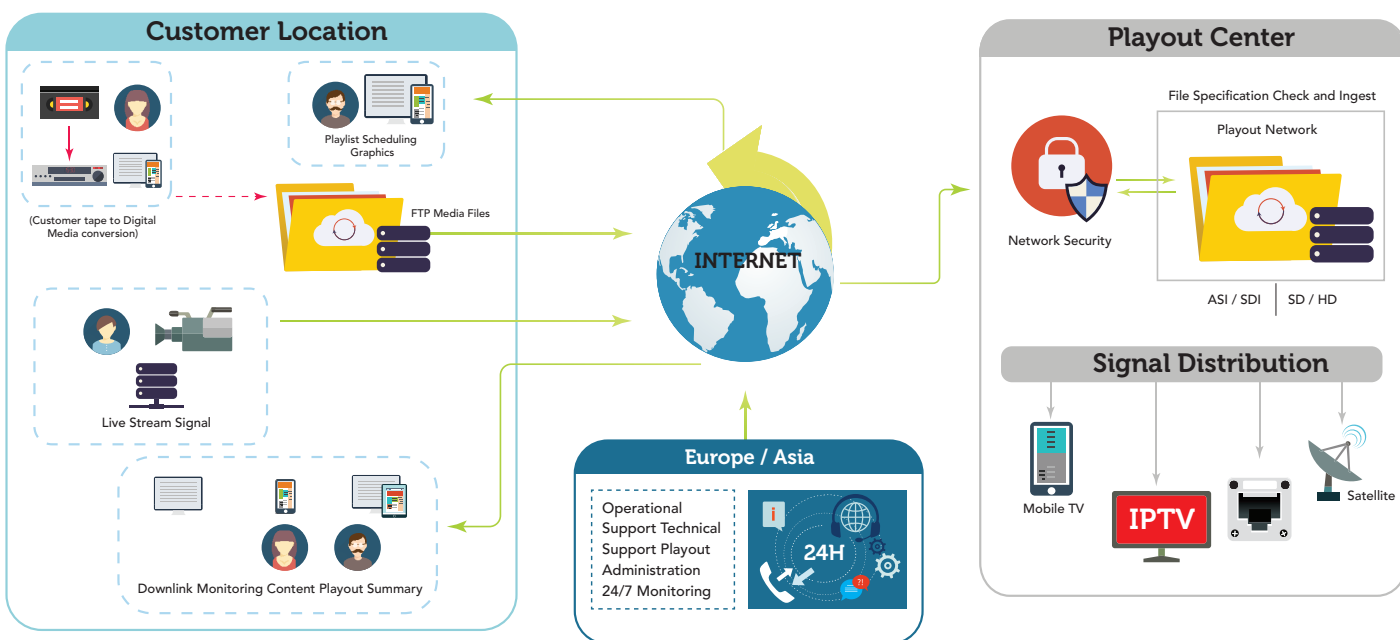

Benefits

Singtel's managed playout services have the answers to the above by providing quality, cost effective and reliable storage solution. We offer fully-tapeless in both SD and HD formats and automated broadcasting over satellite IT and fibre.

Time and cost savings via outsourcing

Enjoy resource savings when you outsource your playout and origination requirements to Singtel. As a one-stop shop with end-to-end broadcast offerings, rely on Singtel to commission your services fast and get your content on air in the shortest time possible.

Peace of mind

Singtel offers you peace of mind with our in-depth experience and a fully-staffed operations center providing 24x7x365 customer service, signal monitoring, and engineering support.

Freedom to focus on your business

Gain the freedom to focus on your core business of content creation and leave Singtel to manage the transmission and management of your media content

Maximise operational budget

Stretch your operational budget by bundling Singtel Playout and Origination services with other Singtel services including satellite distribution for one-stop convenience.

Smart Playout Work-flow

For more information

1800 788 0022 (Singapore)
+65 6788 0022 (International)

www.singtelteleport.com

satellite@singtel.com

Terms and conditions apply

Copyright © 2015 Singapore Telecommunications Limited (CRN: 199201624D).